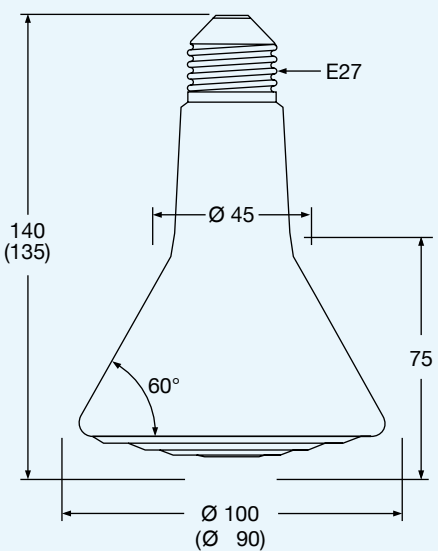

The power can be adjusted using a proprietary dimmer.

Elstein IOT/75 and IOT/90 radiators are available in two power levels of 60 W and 100 W or rather 150 W and 250 W.

IOT/75

IOT/90

Figure: 68 Mounting dimensions and radiator dimensions () in mm

| | | | | | | | |
|---------------------------------|--------|-------|--------|------|------|------|-------------------|
| Type, weight, wattage | IOT/75 | 85 g | 60 | 100 | - | - | W |
| | IOT/90 | 140 g | - | - | 150 | 250 | W |
| Surface rating | | | 8.6 | 14.4 | 15.0 | 25.0 | kW/m ² |
| Typical operating temperature | | | 290 | 380 | 420 | 490 | °C |
| Maximum permissible temperature | | | 530 | 530 | 530 | 530 | °C |
| Wavelength range | | | 3 - 10 | | | | µm |