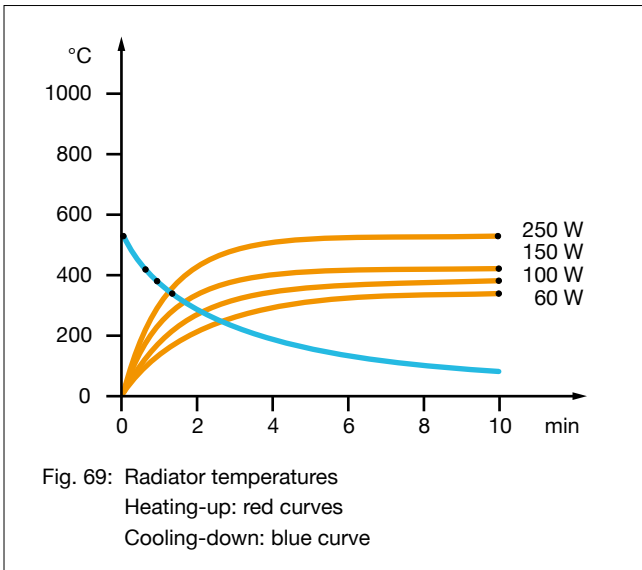

| | | | | | | | |
|---------------------------------|--------|-------|--------|------|------|------|-------------------|
| Type, weight, wattage | IOT/75 | 85 g | 60 | 100 | - | - | W |
| | IOT/90 | 140 g | - | - | 150 | 250 | W |
| Surface rating | | | 8.6 | 14.4 | 15.0 | 25.0 | kW/m ² |
| Typical operating temperature | | | 290 | 380 | 420 | 490 | °C |
| Maximum permissible temperature | | | 530 | 530 | 530 | 530 | °C |
| Wavelength range | | | 3 - 10 | | | | µm |