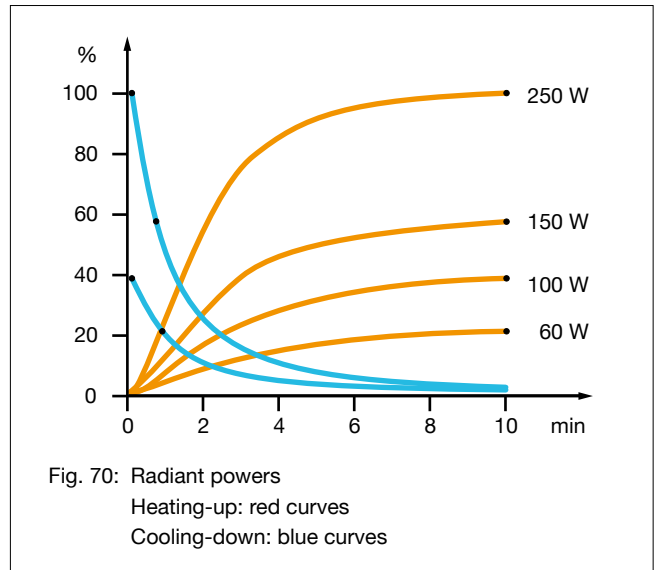

| | | | | | | | |
|---------------------------------|--------|-------|--------|------|------|------|-------------------|
| Type, weight, wattage | IOT/75 | 85 g | 60 | 100 | - | - | W |
| | IOT/90 | 140 g | - | - | 150 | 250 | W |
| Surface rating | | | 8.6 | 14.4 | 15.0 | 25.0 | kW/m ² |
| Typical operating temperature | | | 290 | 380 | 420 | 490 | °C |
| Maximum permissible temperature | | | 530 | 530 | 530 | 530 | °C |
| Wavelength range | | | 3 - 10 | | | | µm |