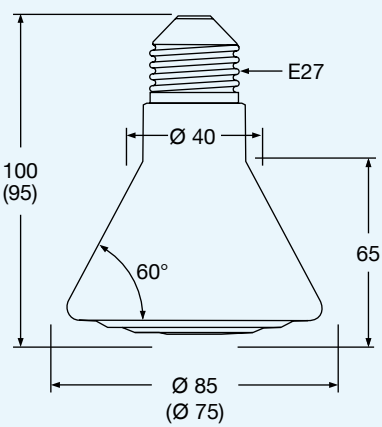

Ceramic Infrared Screw Radiators

Elstein IOT/75 and IOT/90 radiators are ceramic infrared dark radiators with E27 screw caps.

The standardised E27 thread allows easy and safe installation, as the radiators can be screwed in like bulbs into porcelain sockets or metal sockets with porcelain insert.

Due to their simple connection, IOT/75 and IOT/90 infrared radiators are suitable both for individual operation and for configuring groups of radiators. They have diverse applications, in particular they range over terrariums/pets and livestock, breeding, medical and catering technology.

The power can be adjusted using a proprietary dimmer.

Elstein IOT/75 and IOT/90 radiators are available in two power levels of 60 W and 100 W or rather 150 W and 250 W.

IOT/75

IOT/90